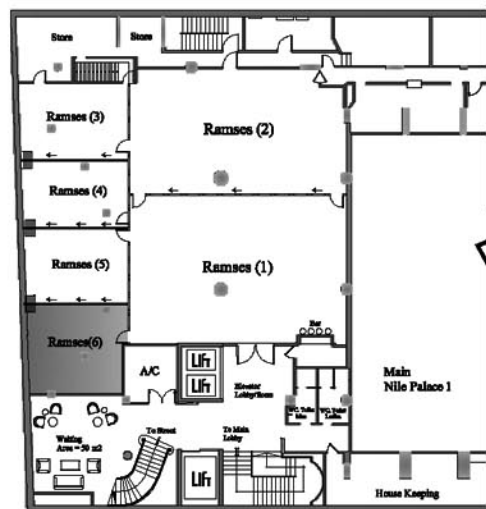

STEIGENBERGER

NILE PALACE

LUXOR

14 Seats

Ramses Hall (6)

Size (s q m)	Hight (m)	Length	Width	Door Diminsion (m)	Max. Weight (Kg/sqm)
40.00	3.05	6.80	6.00	0.90×2.25 m	450 Kg / m2

Class room

Theatre

U-Shape

Board room

Round table

Data outlet , Phone / Fax outlet

Wireless fidelity

Fixture

Screen

Access via staircase

Freight elevator

Level access

STEIGENBERGER

NILE PALACE

LUXOR

22 Seats

Ramses Hall (6)

Size (s q m)	Hight (m)	Length	Width	Door Diminsion (m)	Max. Weight (Kg/sqm)
40.00	3.05	6.80	6.00	0.90×2.25 m	450 Kg / m2

Class room

Theatre

U-Shape

Board room

Round table

Data outlet , Phone / Fax outlet

Wireless fidelity

Fixture