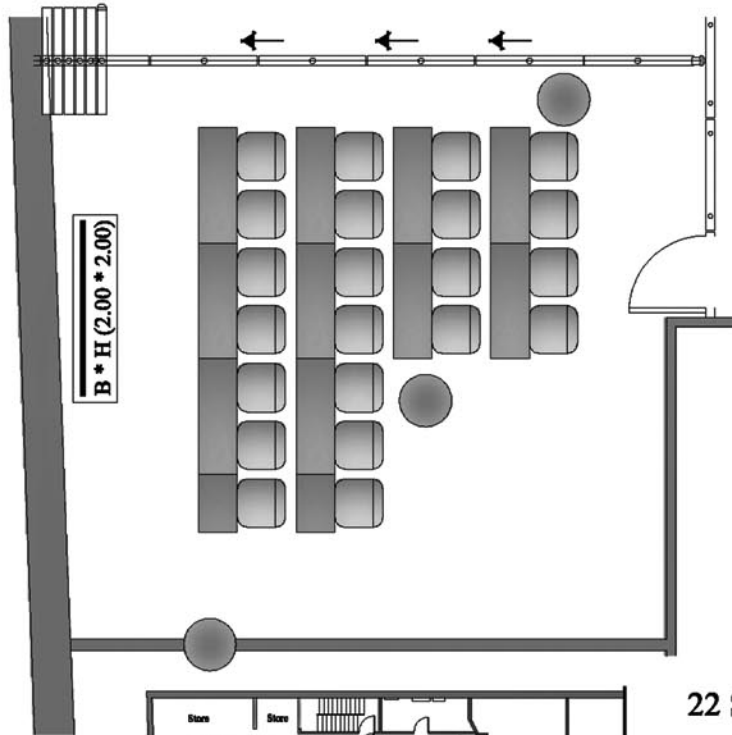

STEIGENBERGER

NILE PALACE

LUXOR

14 Seats

Ramses Hall (6)

Size (s q m)	Hight (m)	Length	Width	Door Diminsion (m)	Max. Weight (Kg/sqm)
40.00	3.05	6.80	6.00	0.90×2.25 m	450 Kg / m2

Class room

Theatre

U-Shape

Board room

Round table

Data outlet , Phone / Fax outlet

Wireless fidelity

Fixture

Screen

Access via staircase

Freight elevator

Level access

STEIGENBERGER

NILE PALACE

LUXOR

22 Seats

Ramses Hall (6)

Size (s q m)	Hight (m)	Length	Width	Door Diminsion (m)	Max. Weight (Kg/sqm)
40.00	3.05	6.80	6.00	0.90×2.25 m	450 Kg / m2

Class room

Theatre

U-Shape

Board room

Round table

Data outlet , Phone / Fax outlet

Wireless fidelity

Fixture