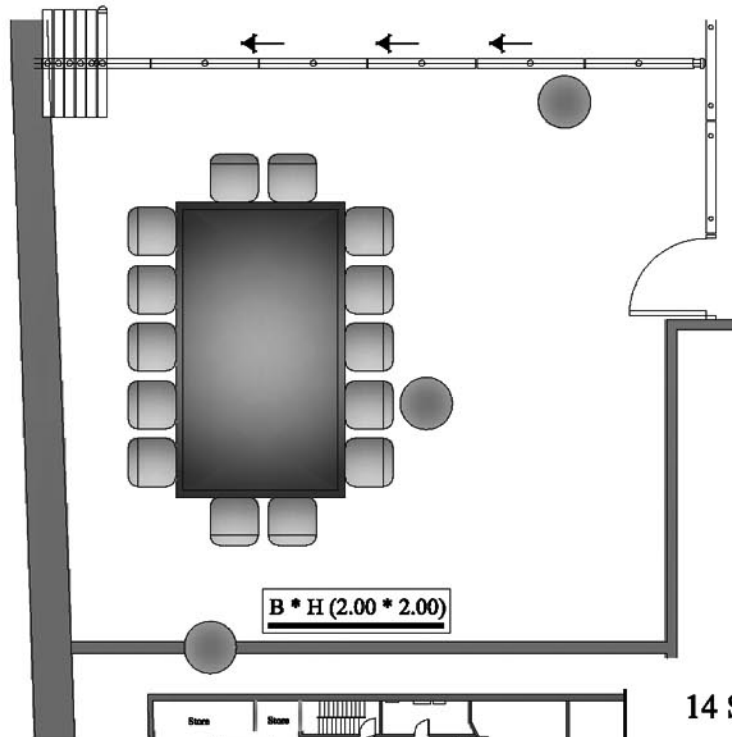

STEIGENBERGER

NILE PALACE

LUXOR

14 Seats

Ramses Hall (6)

Size (s q m)	Hight (m)	Length	Width	Door Diminsion (m)	Max. Weight (Kg/sqm)
40.00	3.05	6.80	6.00	0.90×2.25 m	450 Kg / m2

Class room

Theatre

U-Shape

Board room

Round table

Data outlet , Phone / Fax outlet

Wireless fidelity

Fixture

Screen

Access via staircase

Freight elevator

Level access

STEIGENBERGER

NILE PALACE

LUXOR

22 Seats

Ramses Hall (6)

Size (s q m)	Hight (m)	Length	Width	Door Diminsion (m)	Max. Weight (Kg/sqm)
40.00	3.05	6.80	6.00	0.90×2.25 m	450 Kg / m2

Class room

Theatre

U-Shape

Board room

Round table

Data outlet , Phone / Fax outlet

Wireless fidelity

Fixture